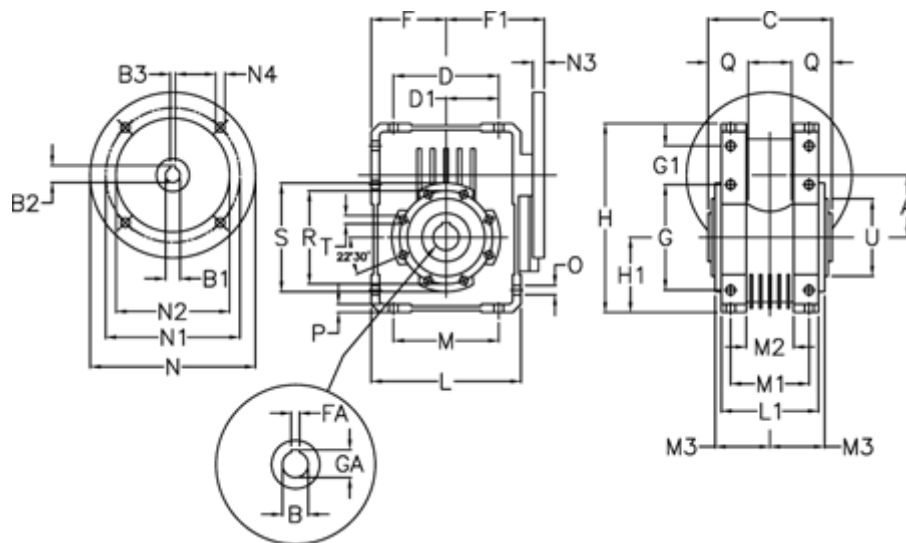

Article number: 392208602374136

Description: Worm Gear with Torque Limiter
W86 L2-U-23-P100 B14

Measures

A = 86.9	F = 100	L = 200	N2 = 110	T = M10x18
B = 35	F1 = 136	L1 = 125	N3 = 10	U = 110
B1 E7 = 28	FA = 10	M = 144	N4 = 8.5	
B2 = 31.3	G = 144	M1 = 101	O = 11.5	
B3 H9 = 8	G1 = 45.5	M2 = 57	P = 11	
C = 140	GA = 38.3	M3 = 64.5	Q = 45	
D = 144	H = 245.5	N = 160	R = 130	
D1 = 72	H1 = 100	N1 = 130	S = 150	